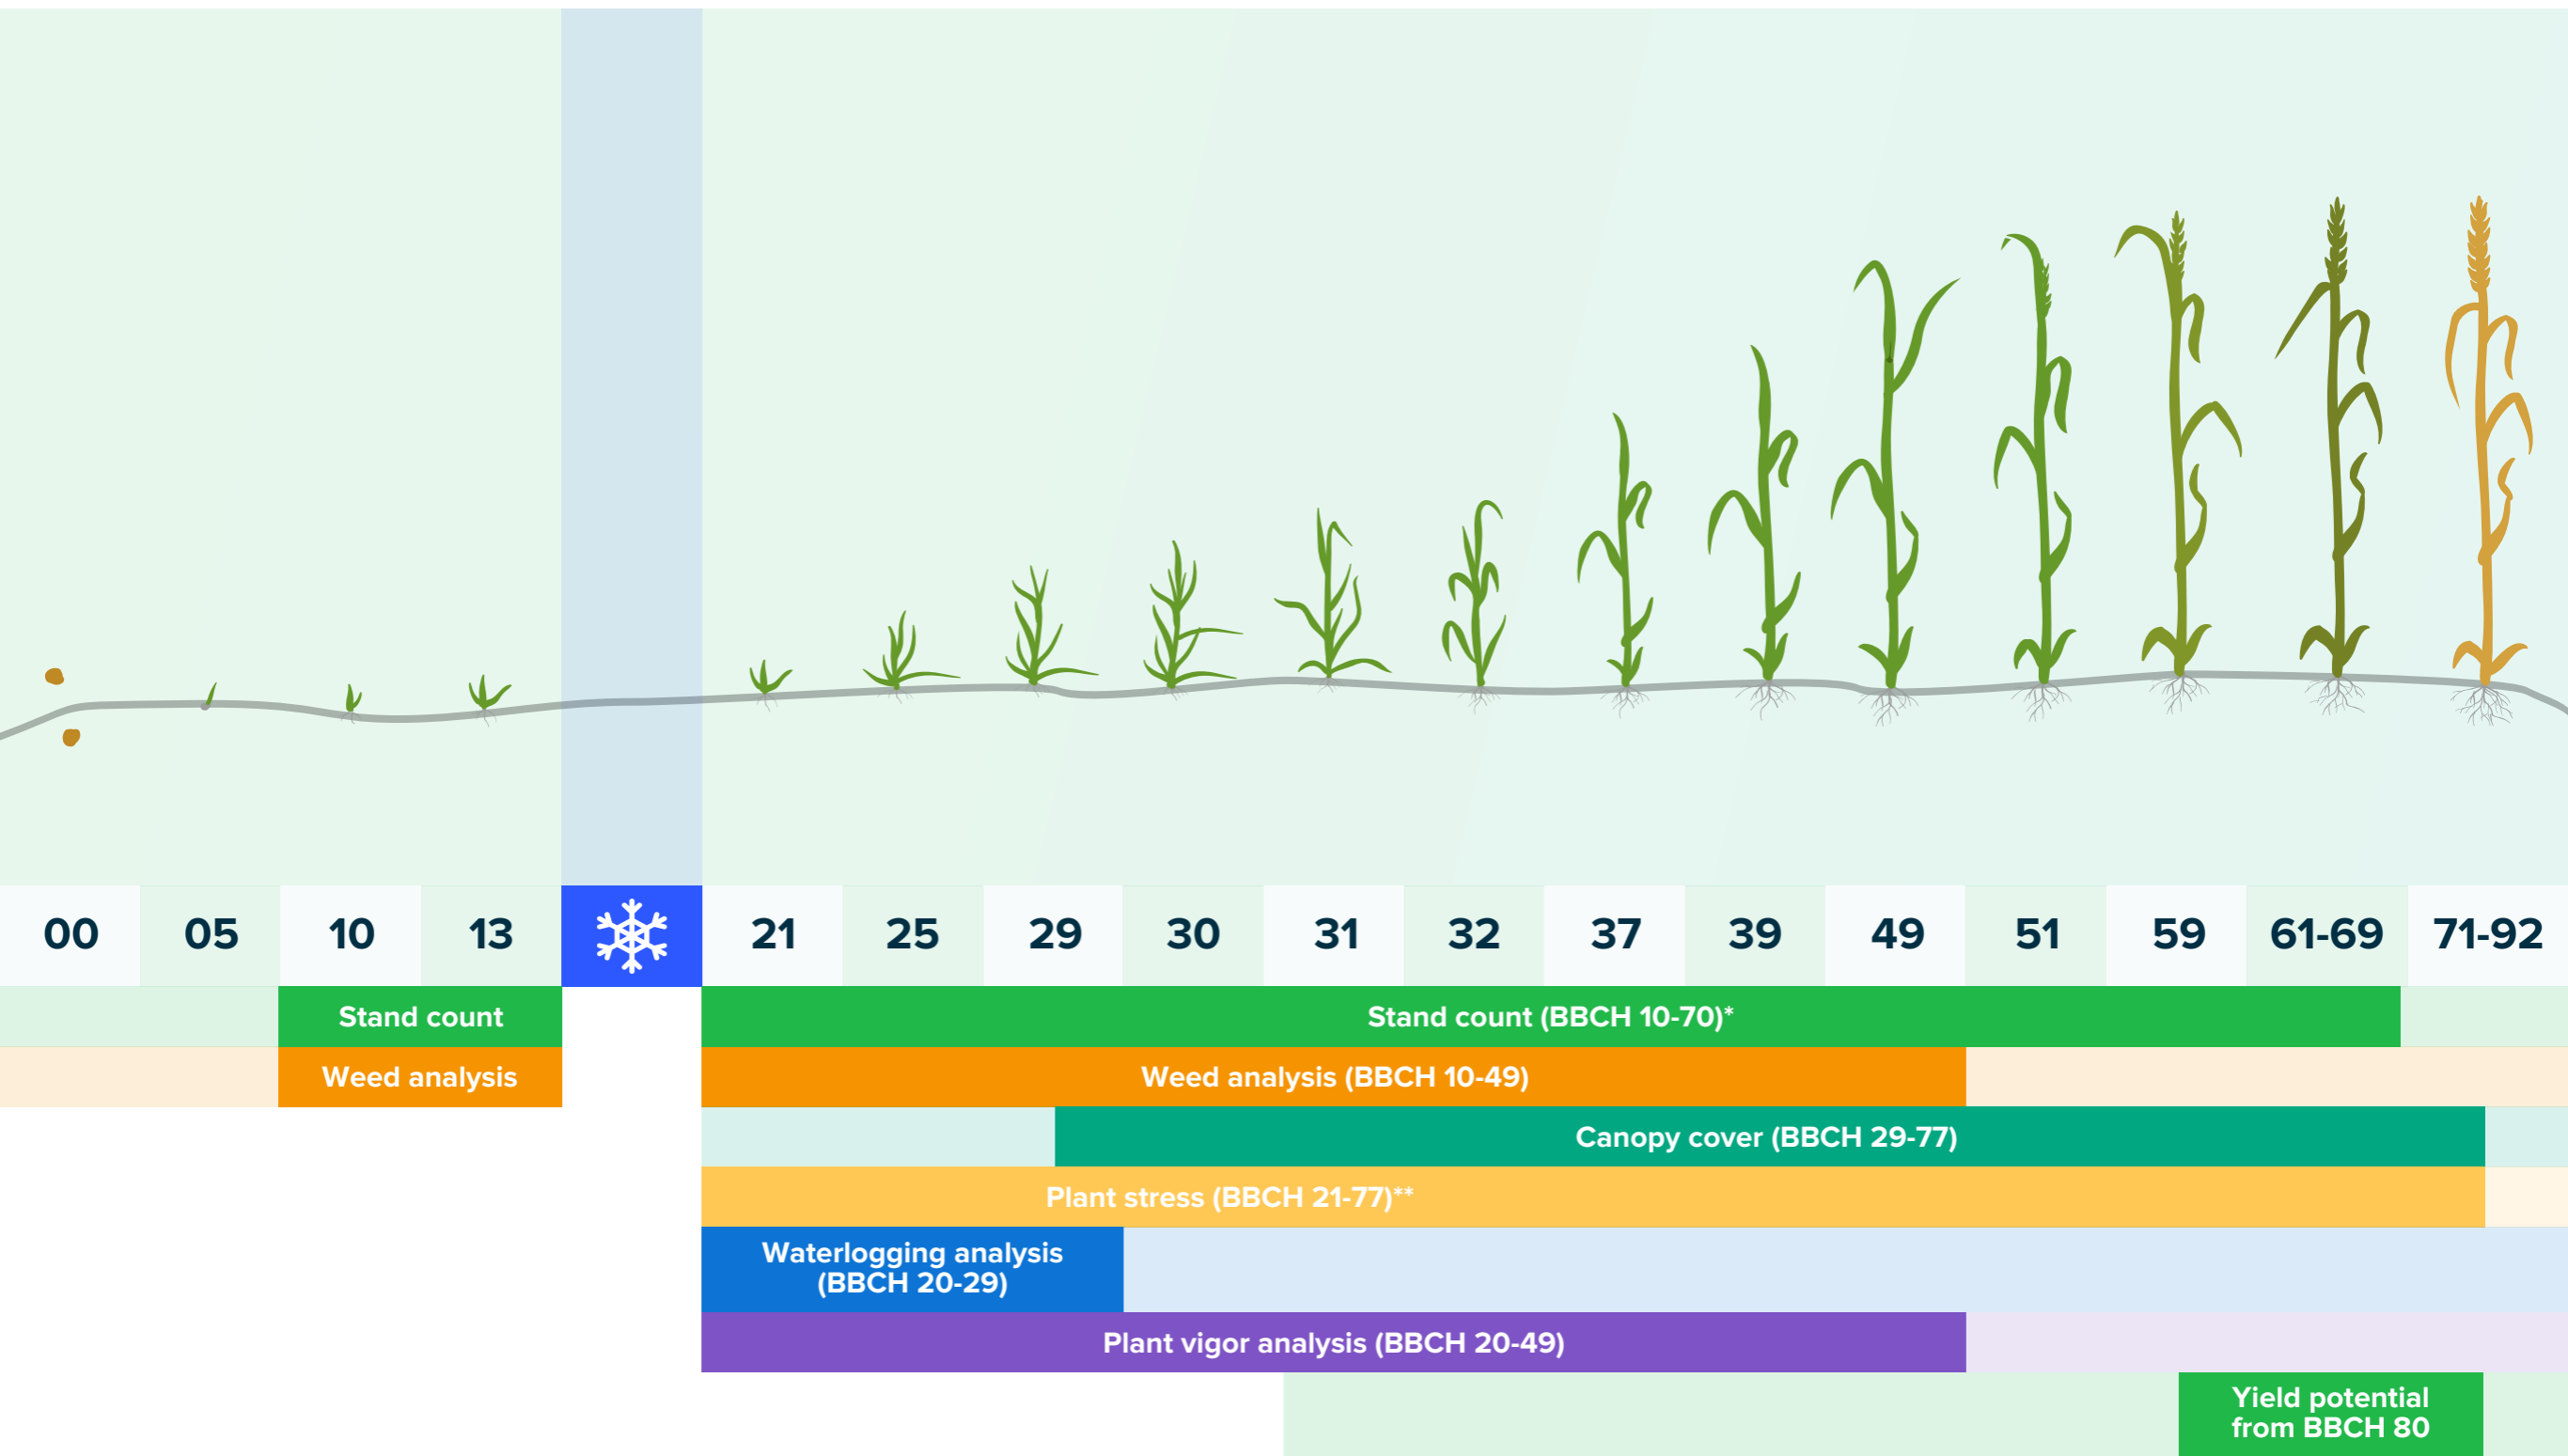

Wheat Analysis Guideline

* Minimum plant height 4"

** Ground image of plant with symptoms or damages is necessary