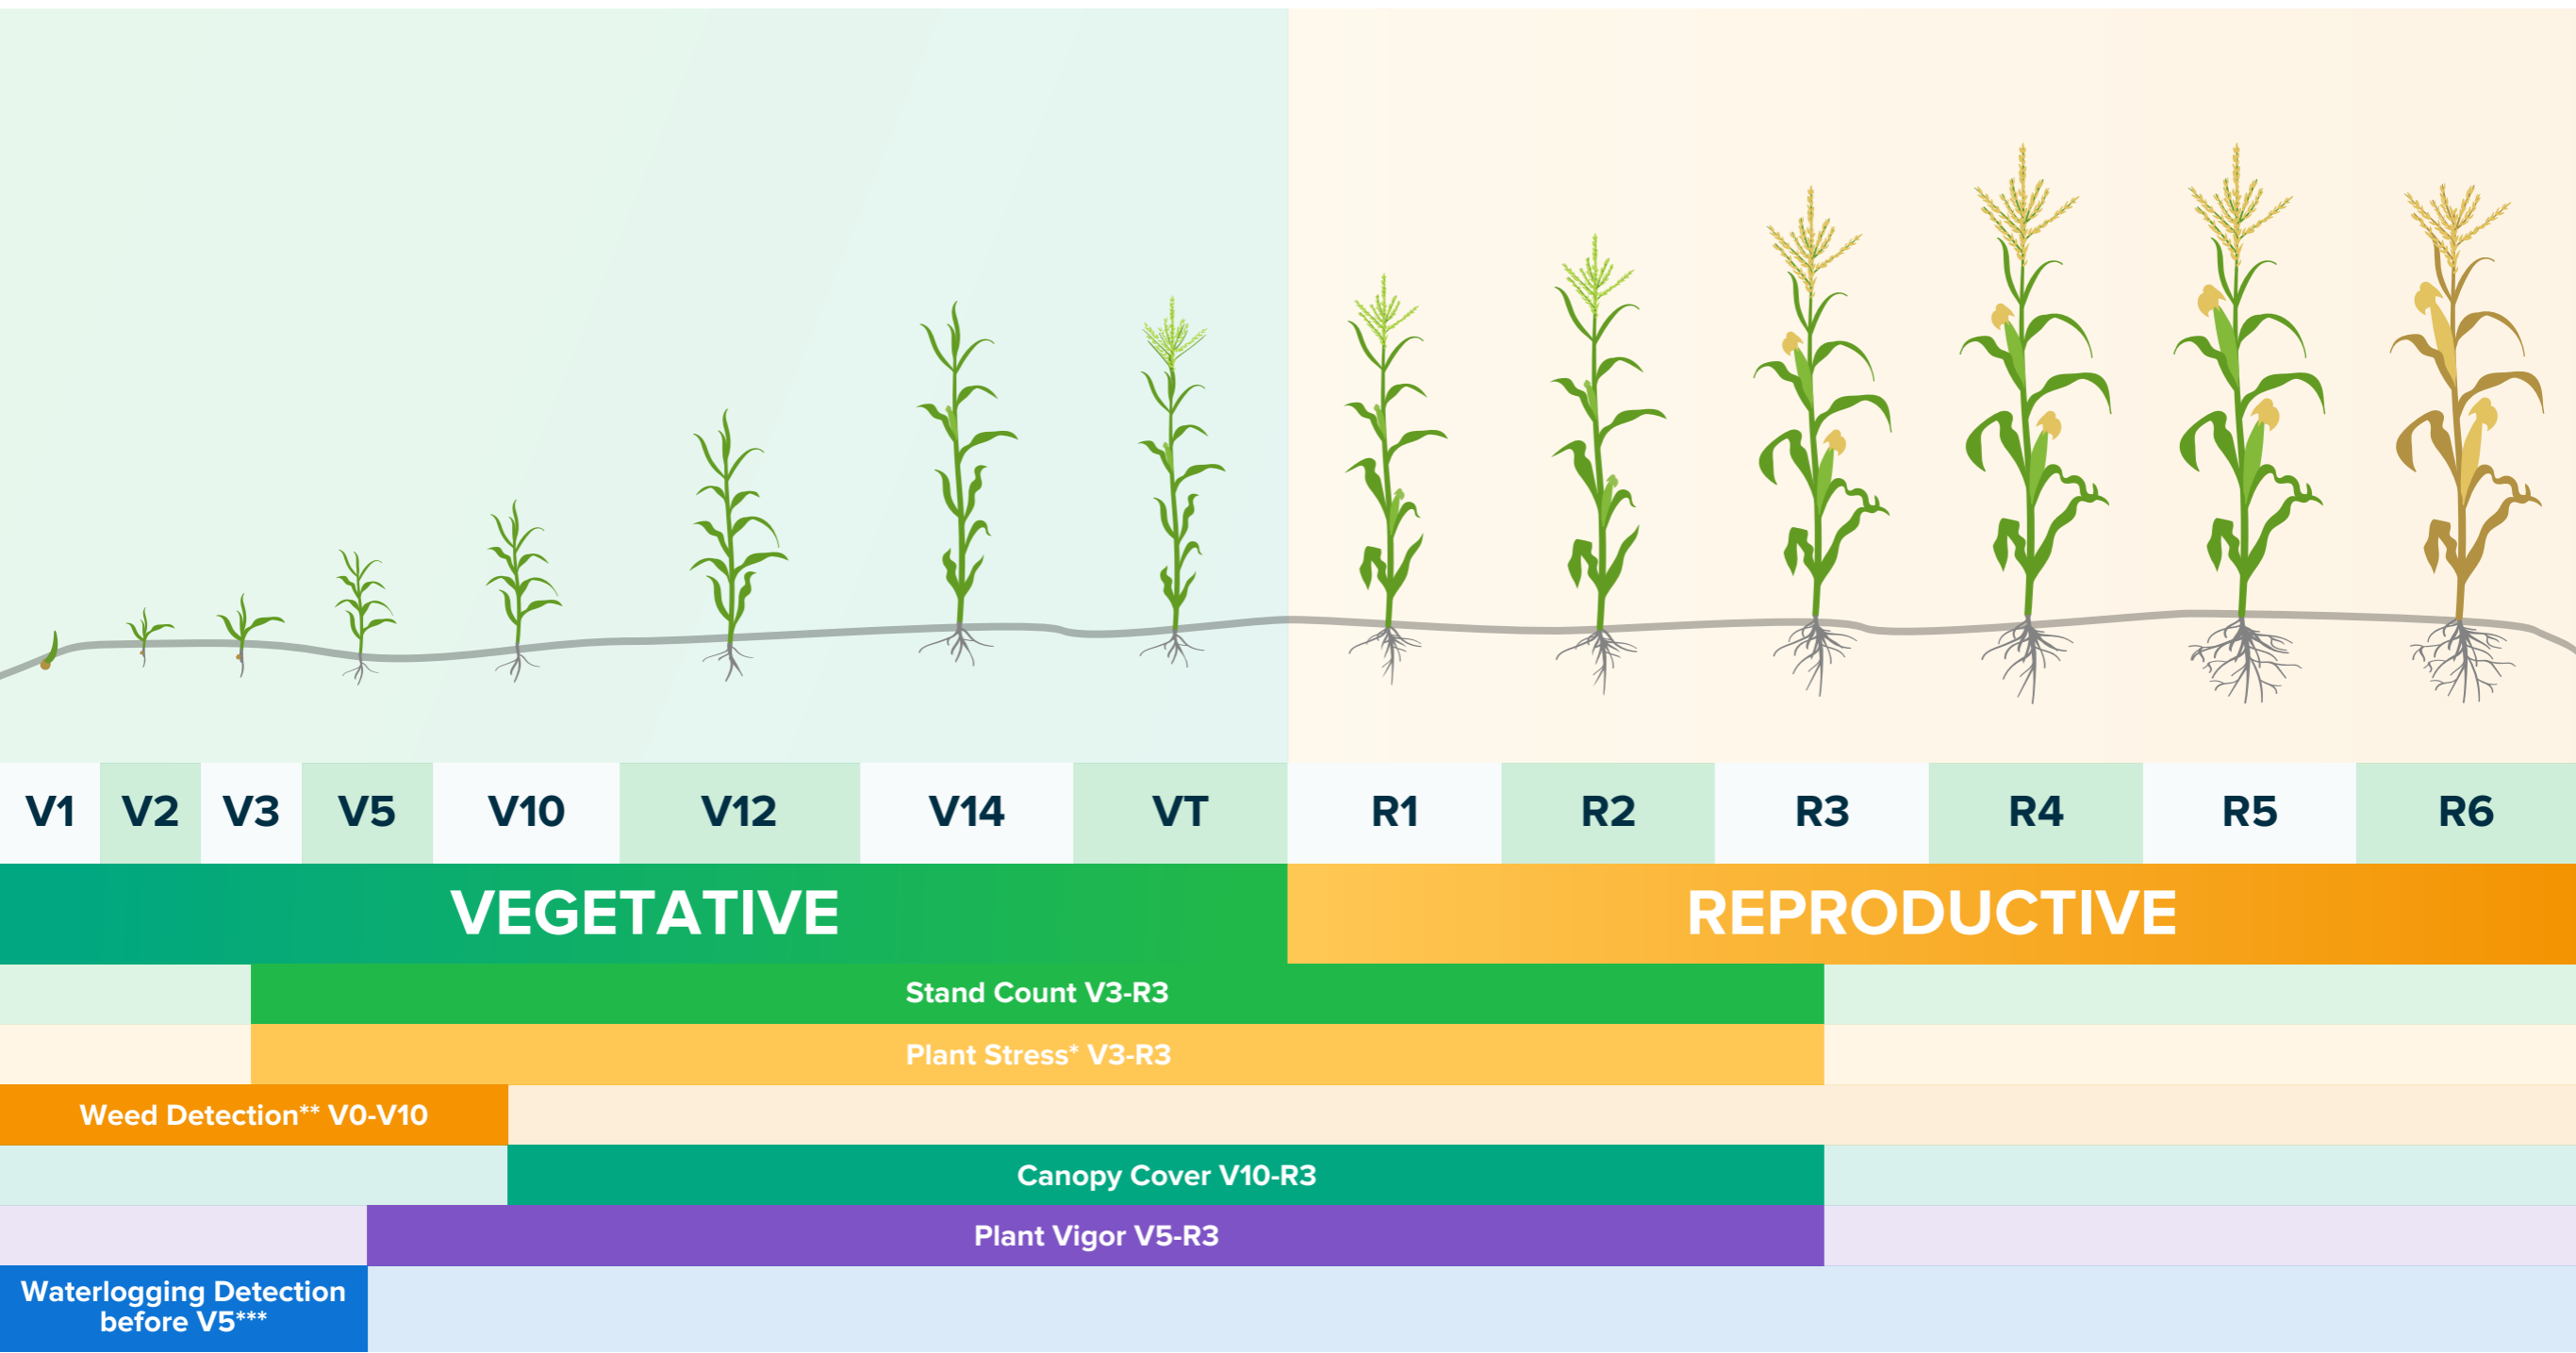

Corn Analysis Guideline

* Plant Stress analysis can be performed later at the request of the user.

** Weed Detection analysis can be performed later at the request of the user.

*** Waterlogging Detection analysis can be performed later based on the user's needs.