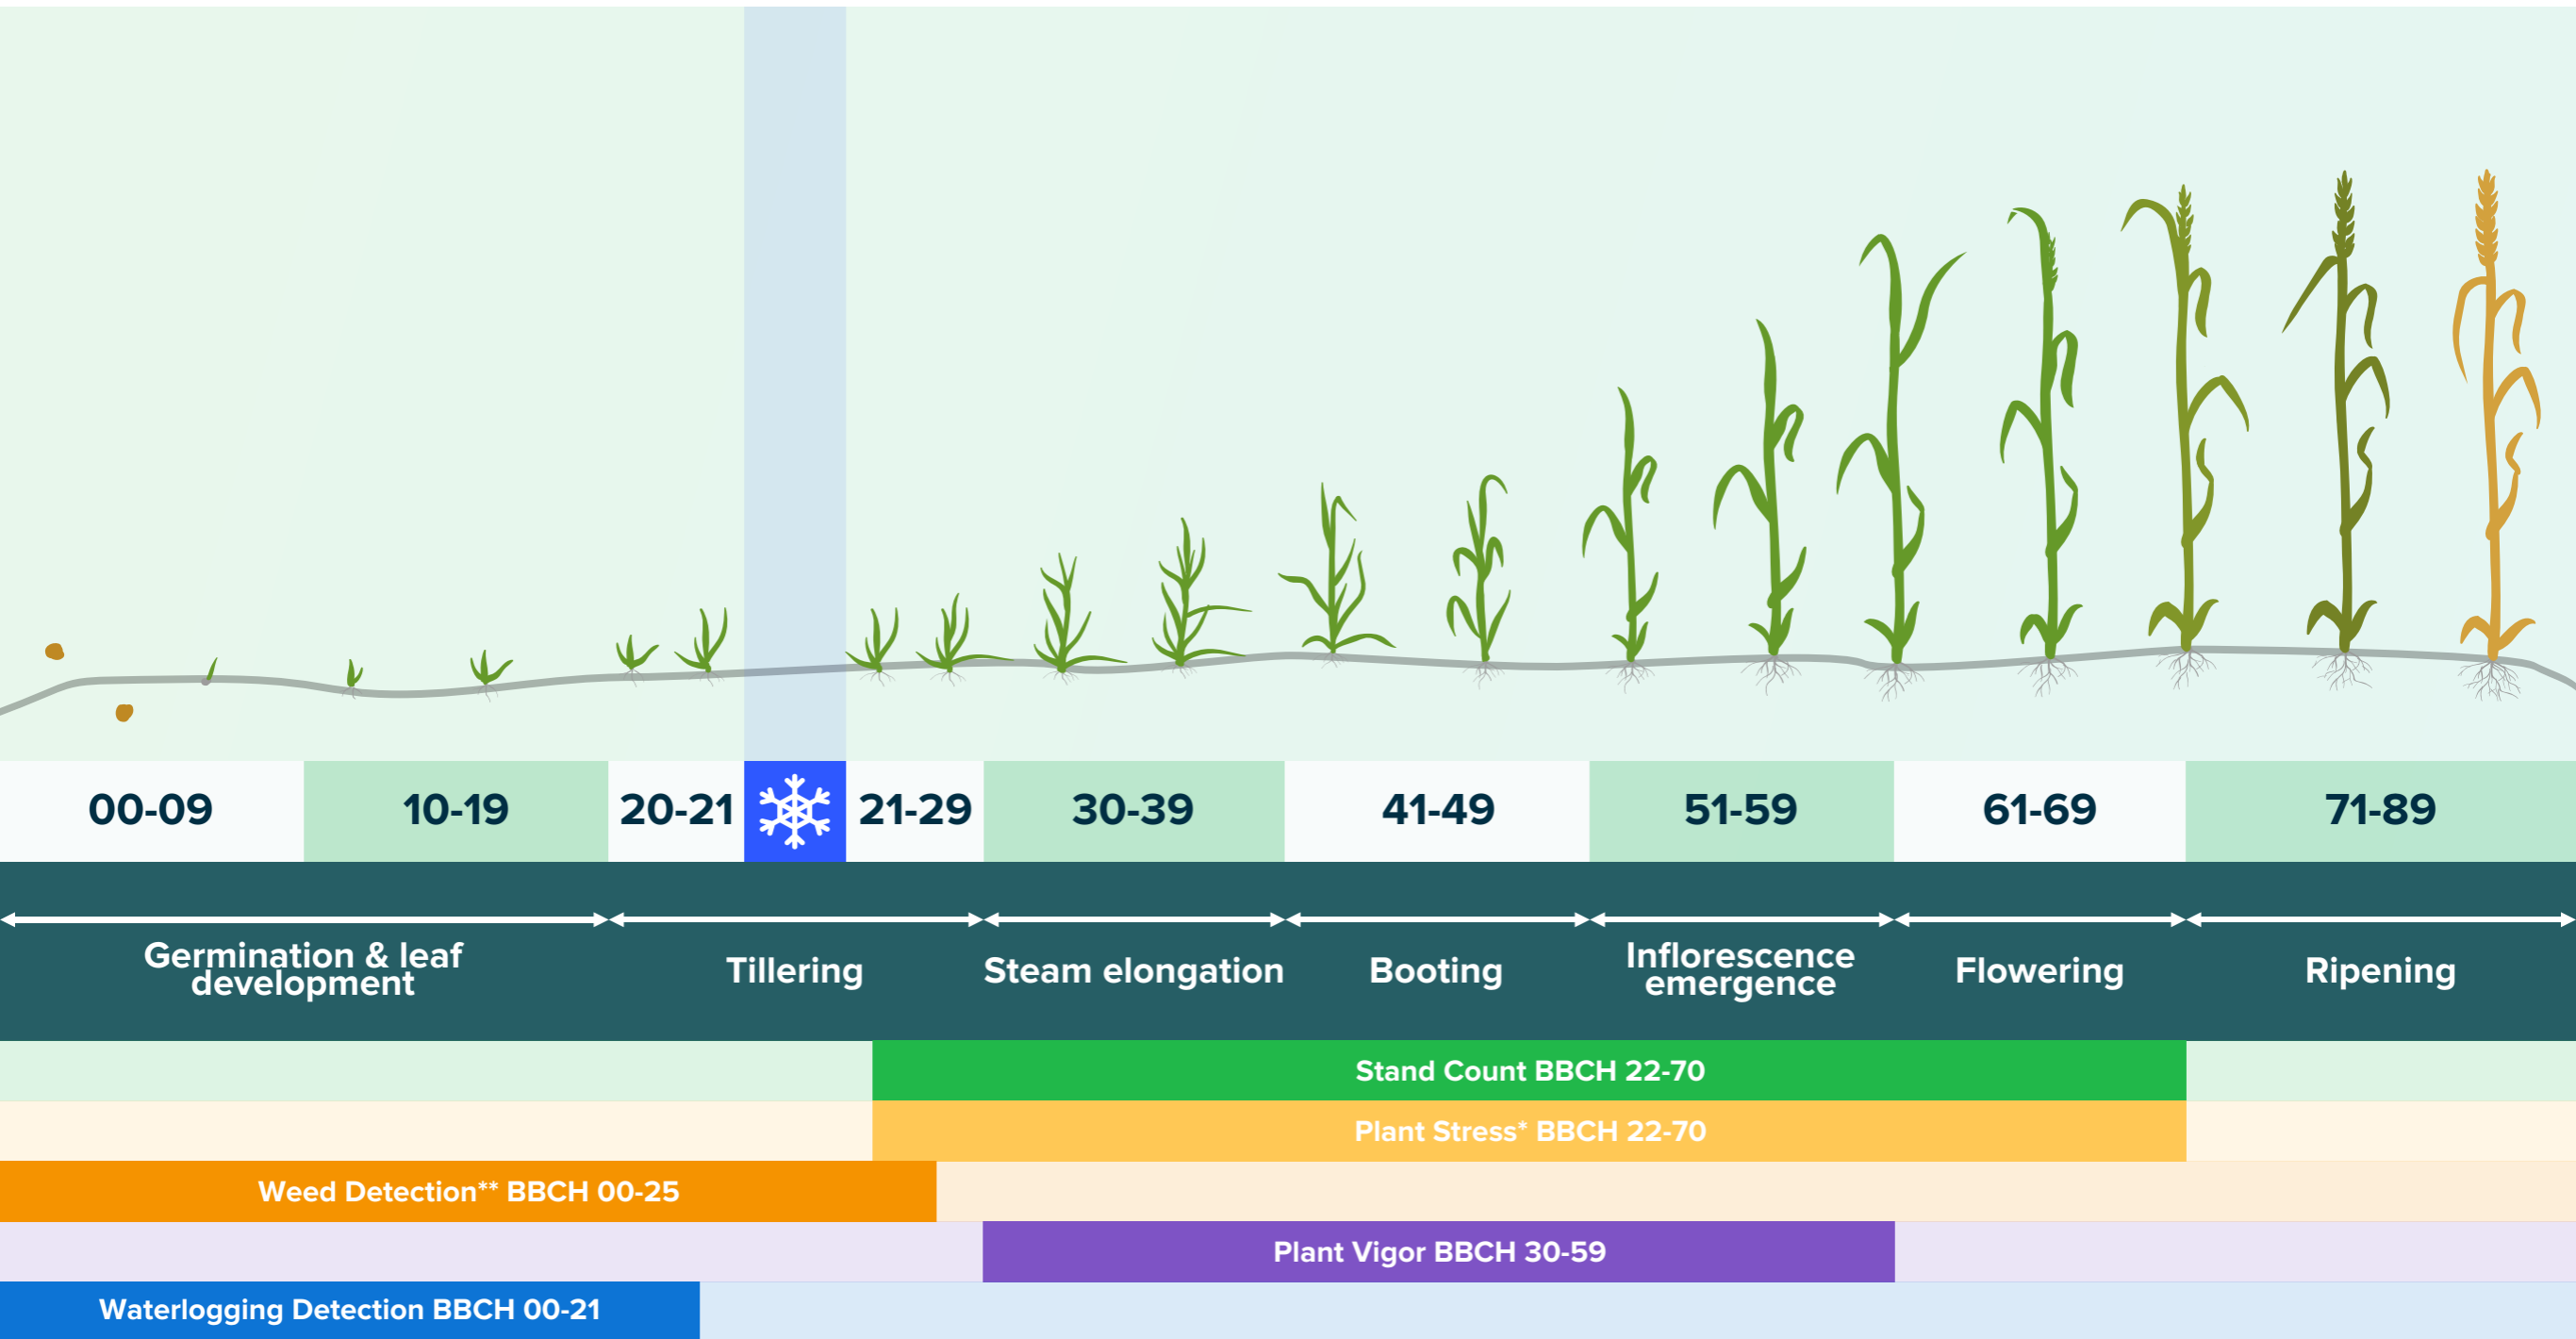

Wheat Analysis Guideline

* Plant Stress analysis can be performed in the ripening phase, at the request of the user (everything that does not belong to this phase is considered stress). Ground truth images are recommended.

** Weed Detection analysis can be performed later on the user's request.