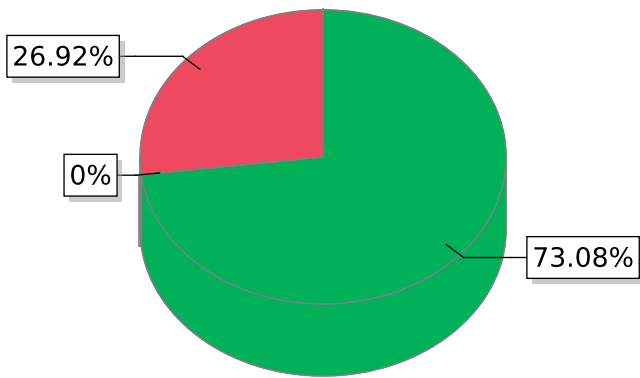

PLANT HEALTH MONITORING

Crop: **corn**
Growing stage: **vegetative**

HAIL DAMAGE ANALYSIS

Field area: **1.04 Hectare**
Analysis name: **Hail Damage**

STRESS LEVEL TABLE

Stress level	%	Hectare
● Fine	73.08%	0.76
● Light Hail Damage	0%	0
● Heavy Hail Damage	26.92%	0.28

Total area HAIL STRESS:

0.28 ha = 27% field

Additional information: (or recommendation)